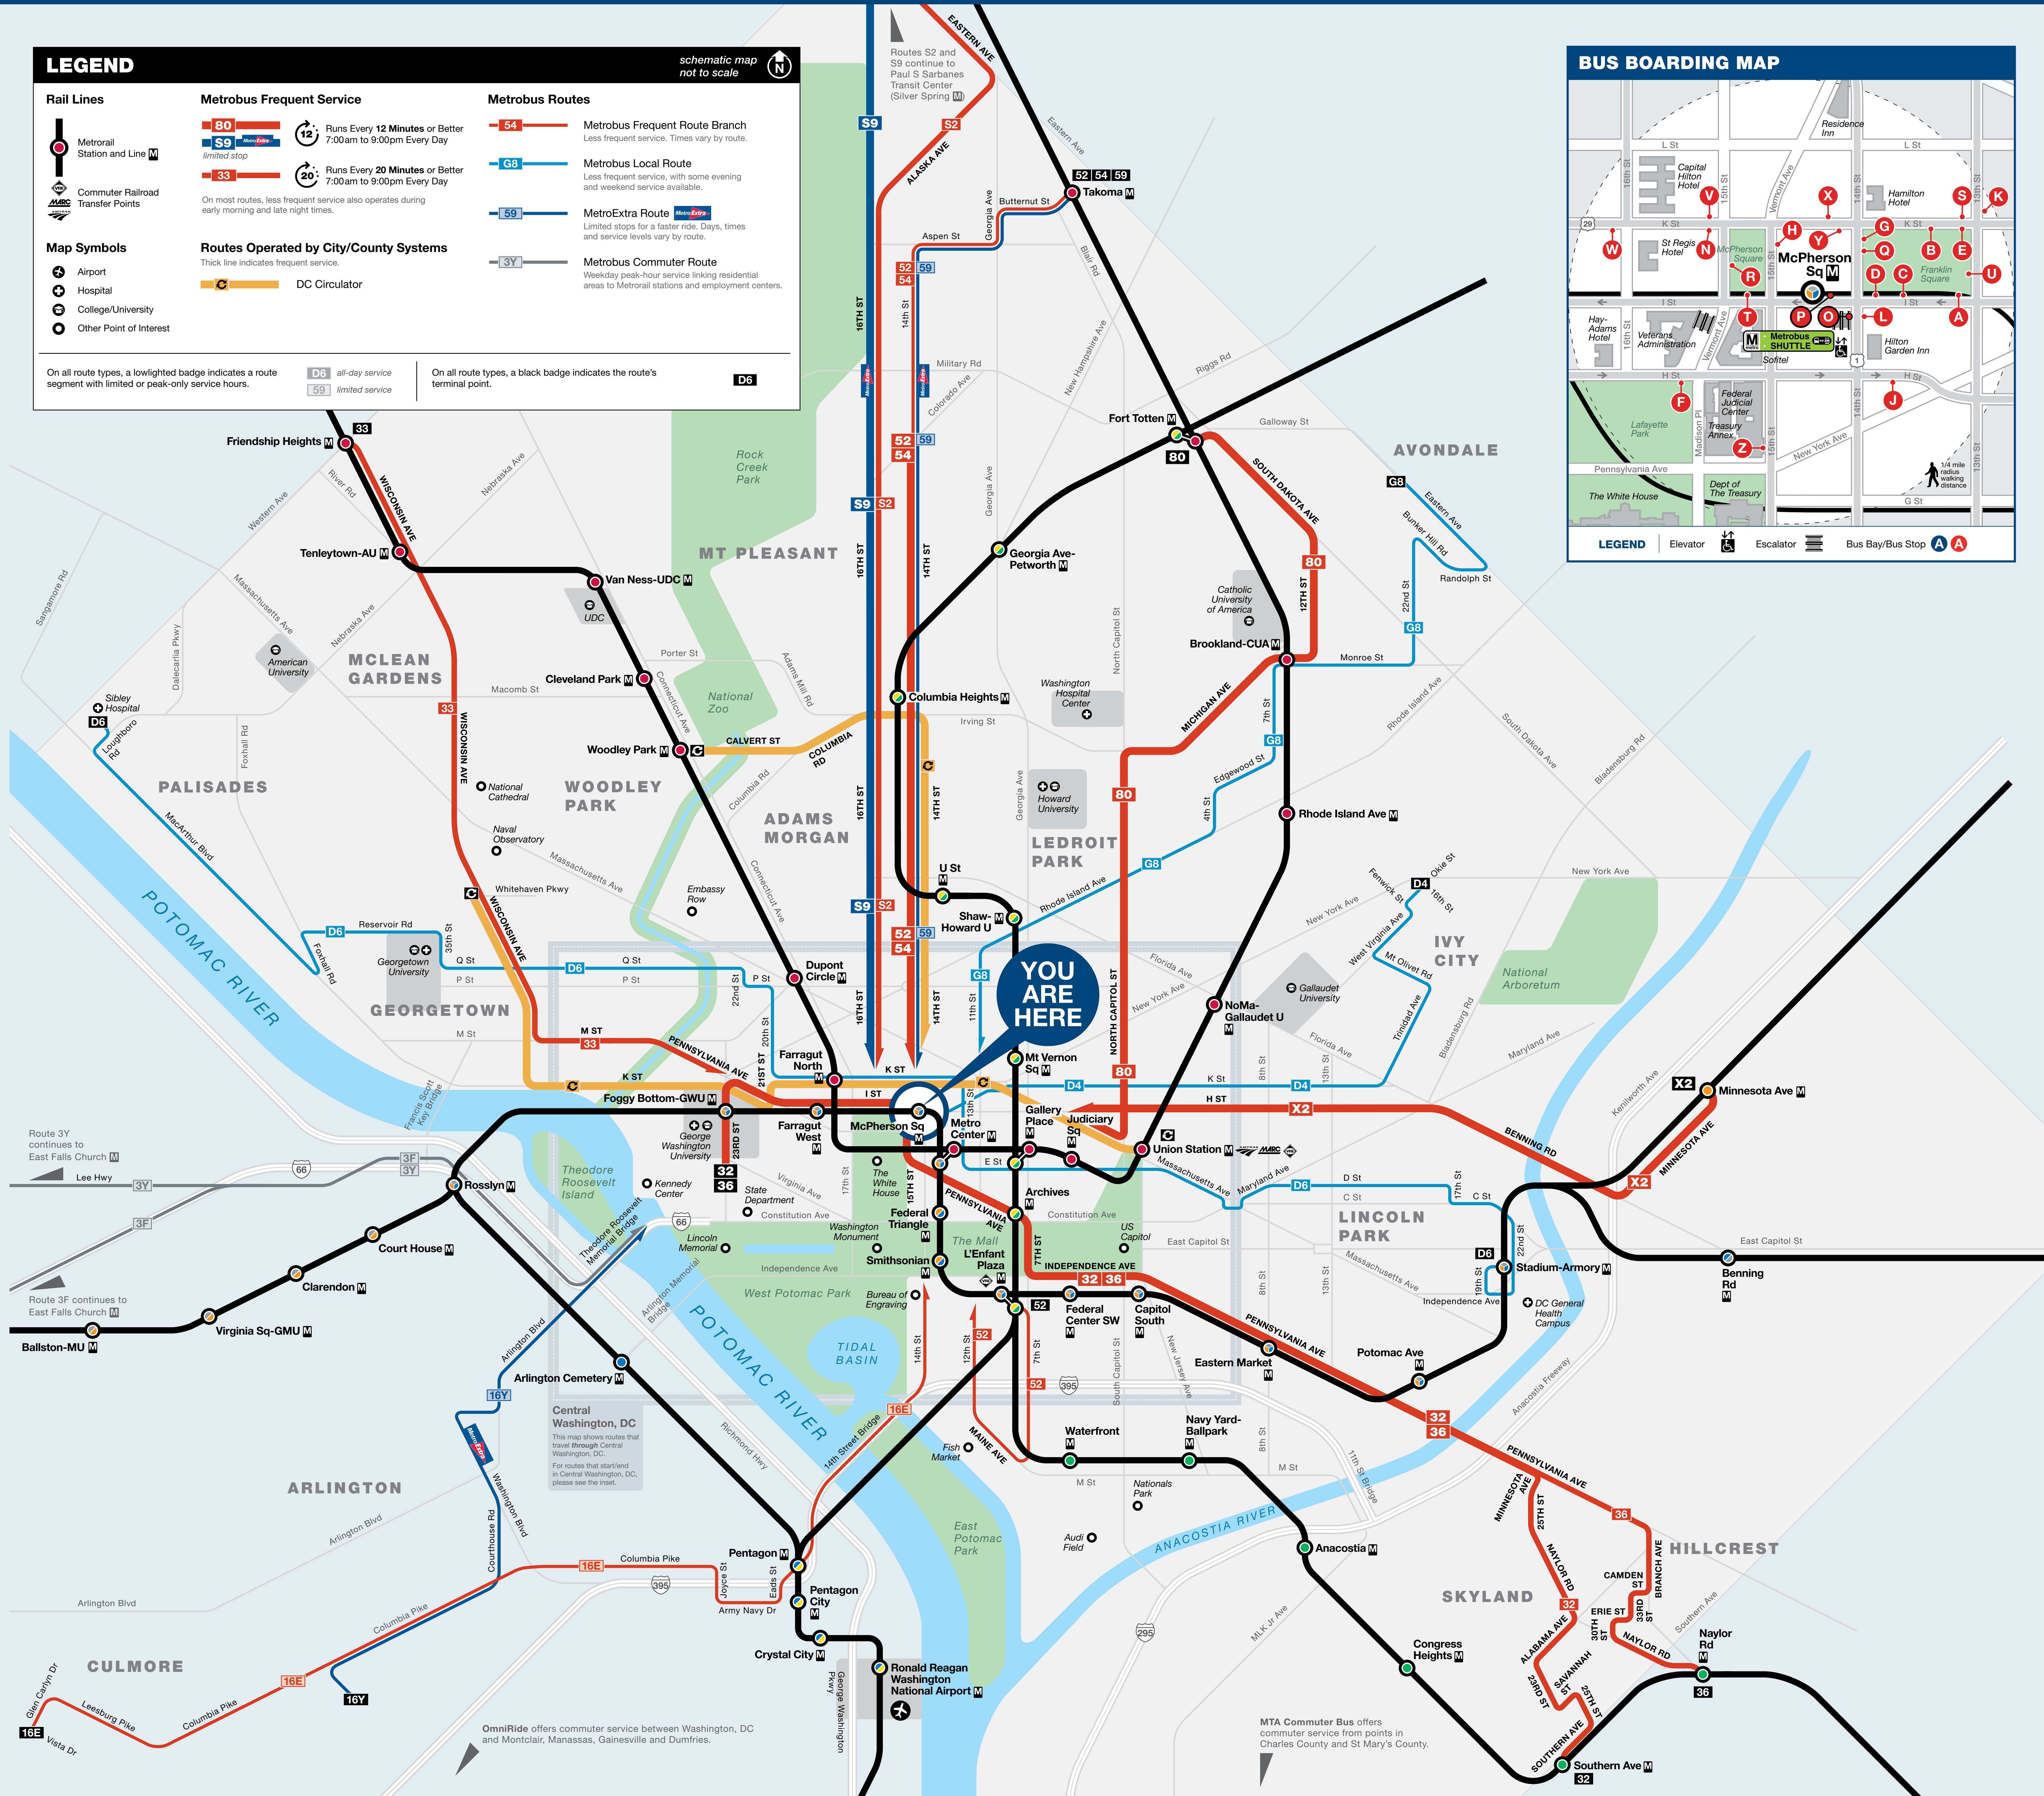

Bus Service from McPherson Square

LEGEND

Rail Lines
Metrorail Station and Line
Commuter Railroad Transfer Points

Map Symbols
Airport
Hospital
College/University
Other Point of Interest

Metrobus Frequent Service
Runs Every 12 Minutes or Better 7:00am to 9:00pm Every Day
Runs Every 20 Minutes or Better 7:00am to 9:00pm Every Day

Metrobus Routes
Metrobus Frequent Route Branch
Metrobus Local Route
MetroExtra Route
Metrobus Commuter Route

Routes Operated by City/County Systems
DC Circulator

On all route types, a lightboxed badge indicates a route segment with limited or peak-only service hours.
On all route types, a black badge indicates the route's terminal point.

BUS SERVICE AND BOARDING LOCATIONS

Frequent service is available on selected lines. Look for the Frequent Service icon. Buses run frequently every day between 7:00am and 9:00pm. Less frequent service runs at early morning and late night times.

The table shows approximate minutes between buses; check schedules for full details.

ROUTE	DESTINATION	BOARD AT BUS STOP	AM RUSH	MONDAY TO FRIDAY	SATURDAY	SUNDAY
				MEDAY	DAY	DAY
METROBUS FREQUENT SERVICE						
32 36	Potomac Park	F	5-10	10	12-30	10-15 10-30 12-15 12-30
32 36	Pennsylvania Ave & Minnesota Ave SE	F Z	10	10	5-10 12-30	10-15 10-30 12-15 12-30
32	Southern Ave	F Z	20	20	12 20	20 20-30 24 24
36	Naylor Rd	F Z	20	20	12 20	20 20-30 24 24
33	Friendship Heights	F	10-20	10-20	6-12 10-15	12 12-15 12 12-30
33	Federal Triangle	F Z	10-12	10-20	10-20	10-15 12 12-15 12 12-30
52 54	14th & Colorado**	G L	8-12	8	6-8 10-20	10-12 10-20 12 12-30
80	Fort Totten	B R V	12	12	12 12-30	12 12-30 12 12-30
S2	Federal Triangle	S V	10-12	15	12-15 15-20	15 15-20 20 20-30
S2	Paul S. Sarbanes TC (Silver Spring)	B D V	10-15	12-15	10-12 15-20	15 15-20 20 15-20
S9	Paul S. Sarbanes TC (Silver Spring)	B D V	12	12	5-8 10-15	12 12-15 12 12
X2	Minnesota Ave	B H V	10-12	10-12	10-12 10-30	11-12 12-30 12 12-30
METROBUS						
3F	East Falls Church	O	25	--	--	--
3Y	East Falls Church	T	--	--	30	--
16E	Pentagon/Culmore	A O	--	--	--	30* 30* 30* 30*
16Y	Barcroft	S U X	20	--	24	--
52	L'Enfant Plaza	O	12	16	12-20 20-30	20 20 24 20-30
54	Metro Center	O	12	16	12-20 20-30	20 20-30 24 24
59	Federal Triangle	O	15	--	15	--
59	Takoma	L G	15	--	15	--
D4	Ivy City	K	17-22	35	17-18 30-35	30 30 30 30
D6	Sibley Hospital	S U X	15	30	15 30-40	30 30-40 35 40
D6	Stadium-Armory	B N U V	15	30	15 30-40	30 30-40 35 40
G8	Avondale	F J	15-20	30	12 20-30	30 30 30 30-45
DC CIRCULATOR						
Georgetown	X	10	10	10	10	10
Union Station	Y	10	10	10	10	10
Woodley Park	G G	10	10	10	10	10
LCT - LOUDOUN COUNTY TRANSIT						
Georgetown	X	10	10	10	10	10
Union Station	Y	10	10	10	10	10
Woodley Park	G G	10	10	10	10	10

MTA COMMUTER BUS
For boarding information and bus service frequency go to mta.maryland.gov/commuter-bus

OMNIRIDE
For boarding information and bus service frequency go to omniride.com

Metrobus Shuttle
To Metro Center
To Farragut West
During track work and/or rail shutdown events, this bus stop will also be served by Metro shuttle buses.