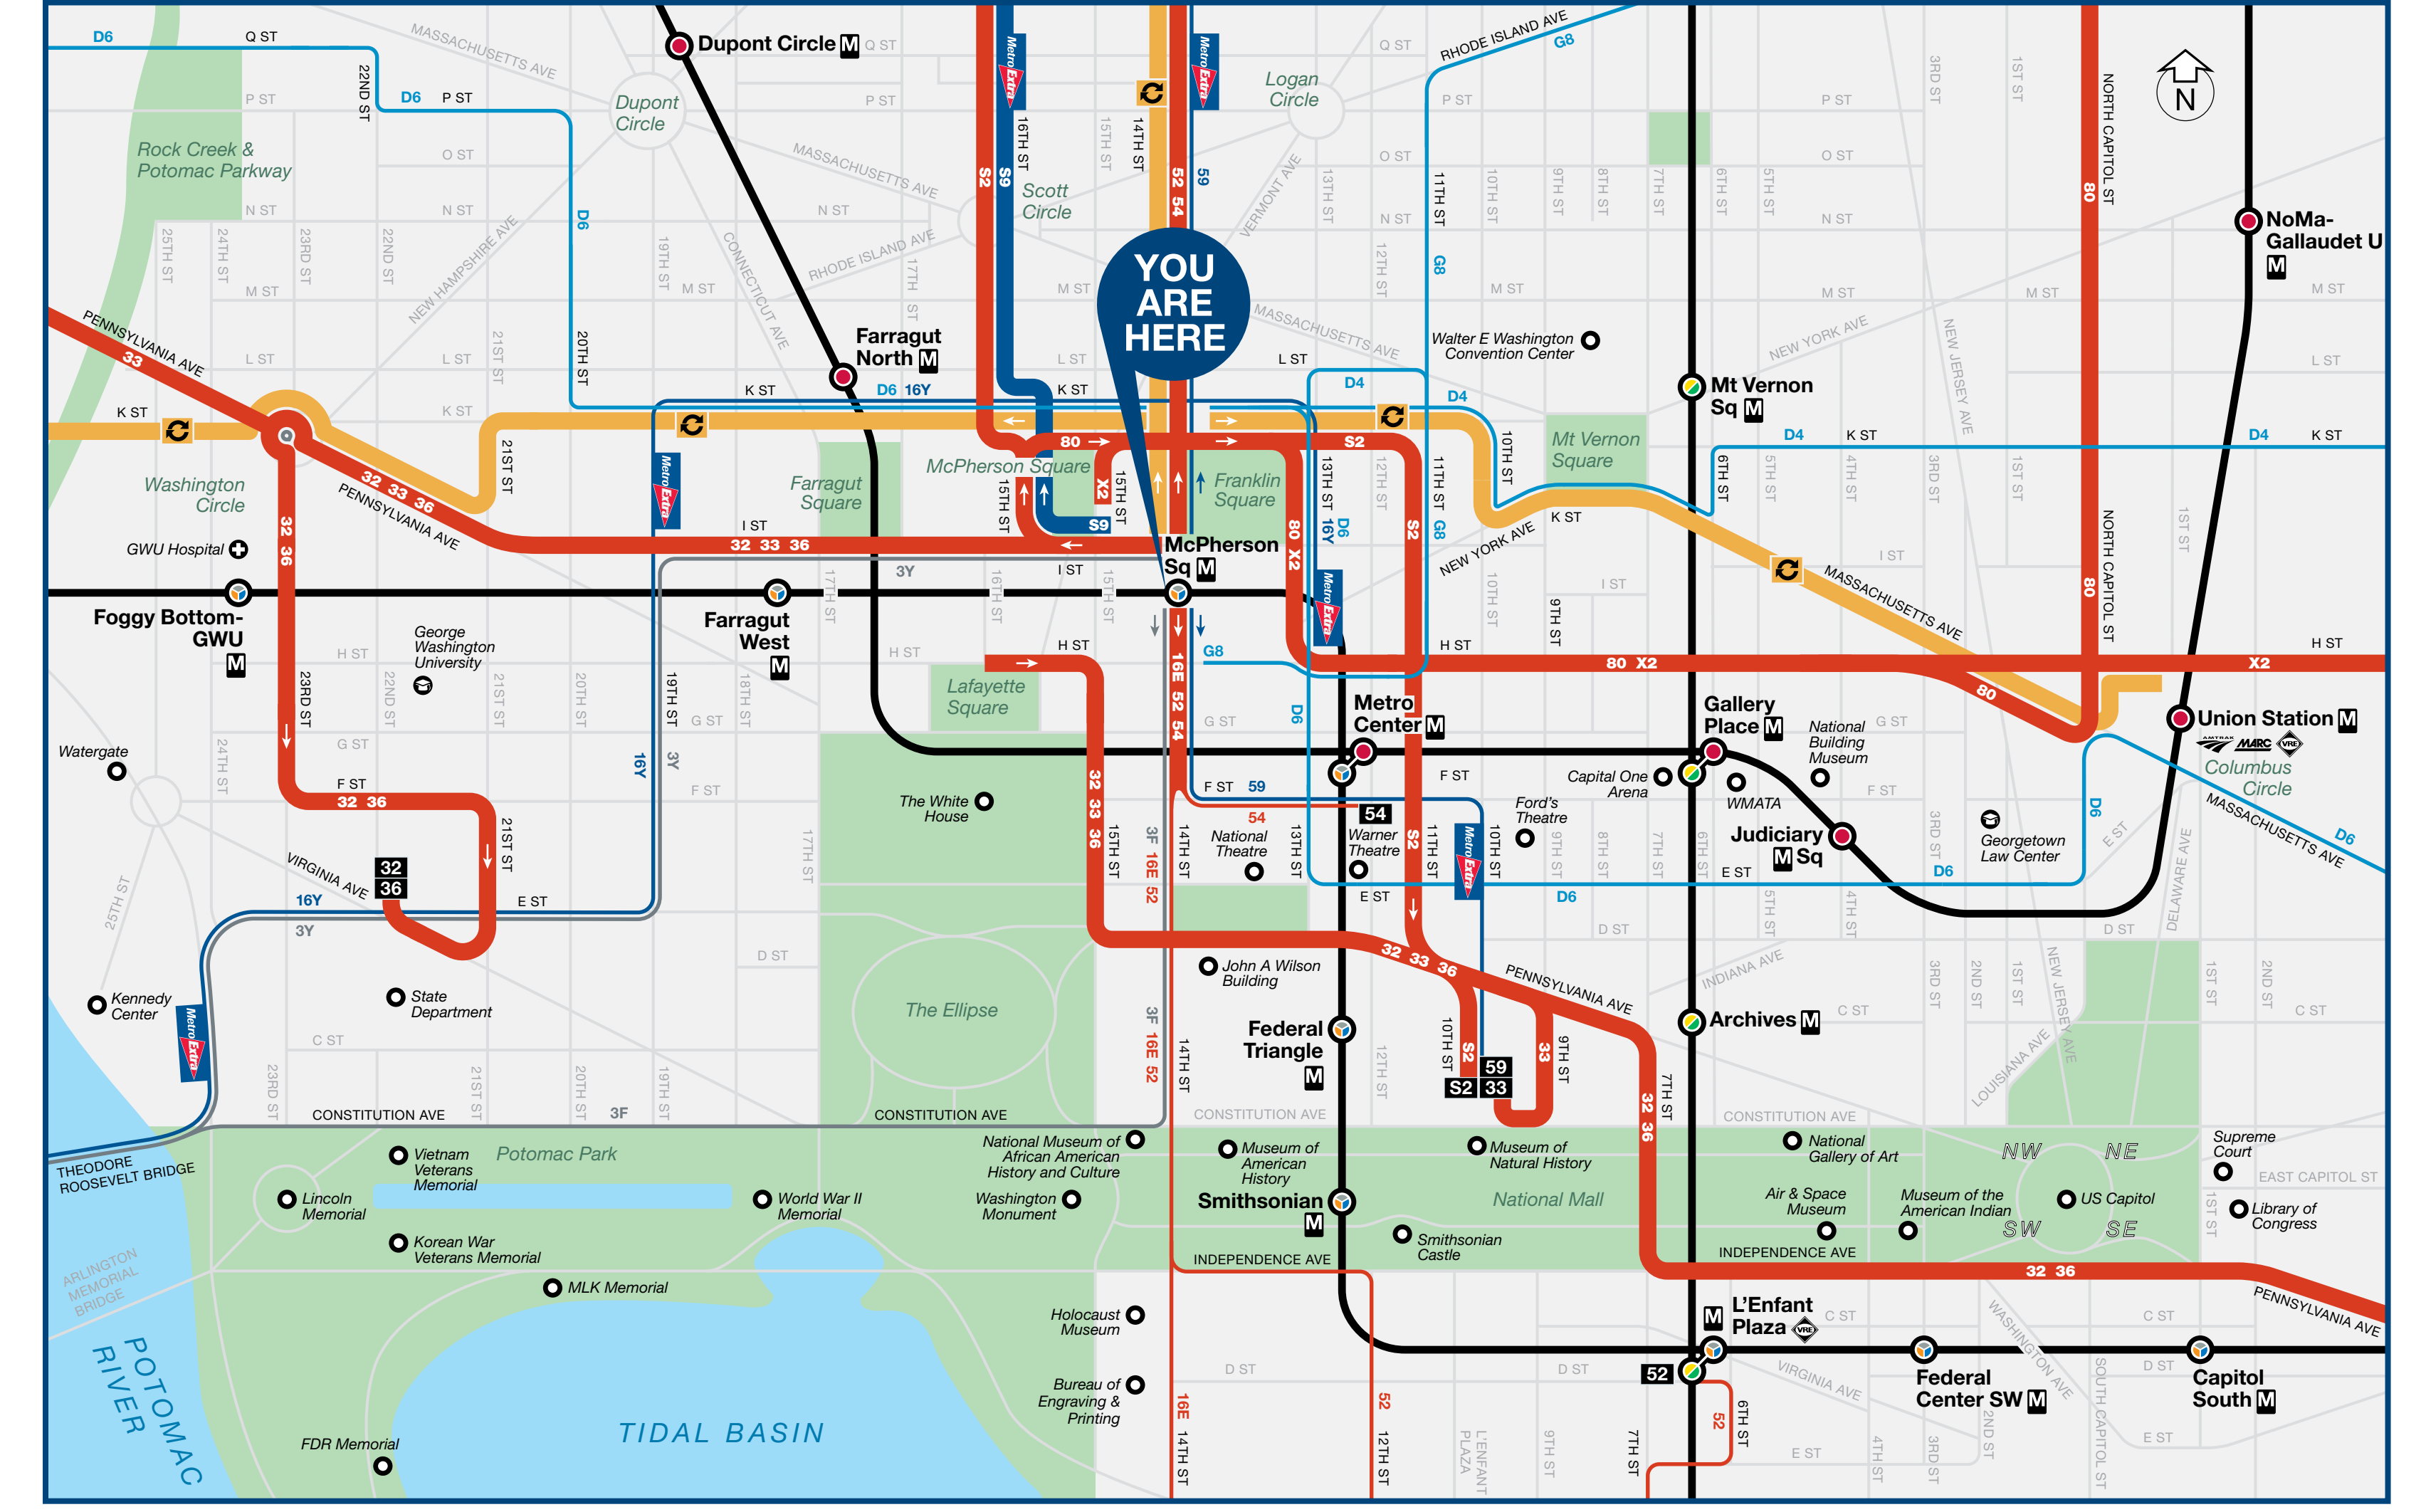

CENTRAL WASHINGTON DC

Bus service is subject to change. Check wmata.com for updates. December 2021

information wmata.com | 202-637-7000 | 202-638-3780
Para busETA y información general, llame al 202-637-7000 (TTY 202-638-3780) o visite wmata.com.
정보나 busETA 또는 언어 지원 관련 문의는 202-637-7000 (TTY 202-638-3780) 으로 전화하십시오.
스페어 언어 문의는 7을 누르십시오, 기타 언어 관련 문의는 88을 누른 후 5를 누르십시오. 또는 wmata.com 을 방문하십시오.

metroAlerts
Sign up today at wmata.com/MetroAlerts

Metro is accessible.
Metro es accesible.
메트로는 접속 가능합니다.